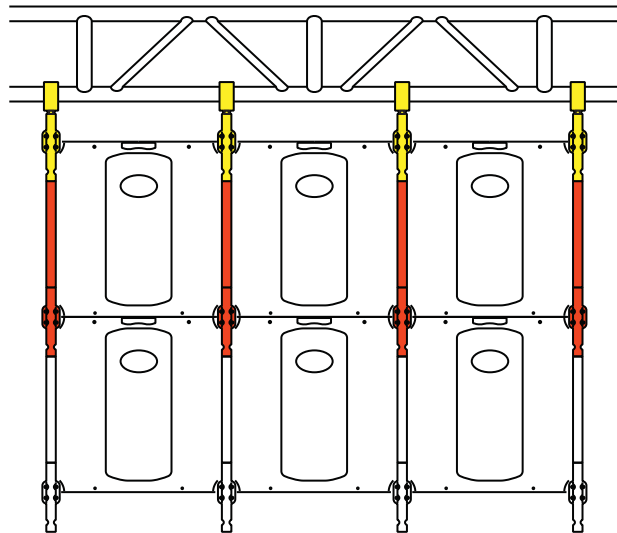

Max. 16 LED panels @ 240VAC or 8 panels @ 100VAC to one line of power

\*Special rigging hardware required, when rigging more than 15 panels.

Rigging Boom with half coupler  
Item no. 83060608 (incl. 4 screws)

Rigging Boom  
Item no. 83060607 (incl. 4 screws)

Item no.	Horizontal x Vertical							
	3 x 3 ← ↓	5 x 4 ← ↓	6 x 1 ← ↓	1 x 6 ← ↓	6 x 4 ← ↓	6 x 6 ← ↓	9 x 6 ← ↓	12 x 8 ← ↓
83060608	4	6	7	2	7	7	10	13
83060607	8	18	0	10	21	35	50	91
83062030	8	18	5	5	22	33	50	90
83062031	1	2	1	1	2	3	4	6
83062016	7	18	4	4	22	34	52	92
83062017	2	2	2	2	2	2	2	4