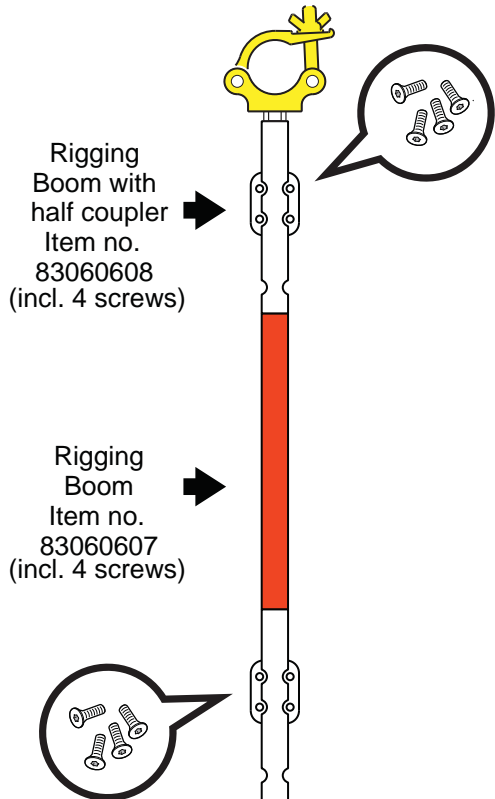

# LS 3.75 / 4.6 Rigging Hardware Guide

## Cables

Power Link Cable, 100 cm with Neutrik connector  
Item No. 83062030

Power Input Cable 15 meter with Neutrik connector  
Item no. 83062031

Data Link RJ45 Cable 100 cm  
Item no. 83062016

Data Link RJ45 Cable 15 meter  
Item no. 83062017

Max. 16 LED panels @ 240VAC or 8 panels @ 100VAC to one line of power

\*Special rigging hardware required, when rigging more than 15 panels.

Rigging Boom with half coupler  
Item no. 83060608 (incl. 4 screws)

Rigging Boom  
Item no. 83060607 (incl. 4 screws)

Item no.	Horizontal x Vertical							
	3 x 3 ← ↓	5 x 4 ← ↓	6 x 1 ← ↓	1 x 6 ← ↓	6 x 4 ← ↓	6 x 6 ← ↓	9 x 6 ← ↓	12 x 8 ← ↓
83060608	4	6	7	2	7	7	10	13
83060607	8	18	0	10	21	35	50	91
83062030	8	18	5	5	22	33	50	90
83062031	1	2	1	1	2	3	4	6
83062016	7	18	4	4	22	34	52	92
83062017	2	2	2	2	2	2	2	4