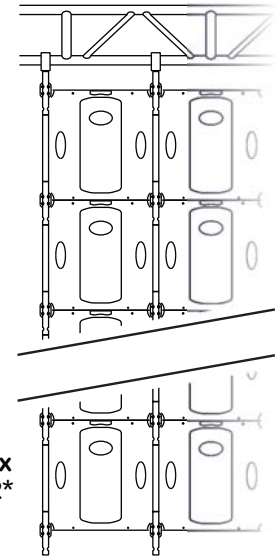

## Cables

Power Link Cable, 100 cm with Neutrik connector  
Item No. 83062030

Power Input Cable 15 meter with Neutrik connector  
Item no. 83062031

Data Link RJ45 Cable 100 cm  
Item no. 83062016

Data Link RJ45 Cable 15 meter  
Item no. 83062017

Max. 16 LED panels @ 240VAC or 8 panels @ 100VAC to one line of power

\*Special rigging hardware required, when rigging more than 15 panels.

Rigging Boom with half coupler  
Item no. 83060608 (incl. 4 screws)

Rigging Boom  
Item no. 83060607 (incl. 4 screws)

Item no.	Horizontal x Vertical							
	3 x 3 ← ↓	5 x 4 ← ↓	6 x 1 ← ↓	1 x 6 ← ↓	6 x 4 ← ↓	6 x 6 ← ↓	9 x 6 ← ↓	12 x 8 ← ↓
83060608	4	6	7	2	7	7	10	13
83060607	8	18	0	10	21	35	50	91
83062030	8	18	5	5	22	33	50	90
83062031	1	2	1	1	2	3	4	6
83062016	7	18	4	4	22	34	52	92
83062017	2	2	2	2	2	2	2	4