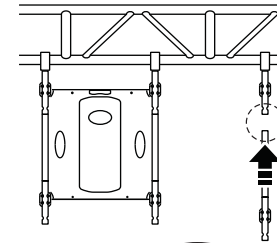

## Cables

Power Link Cable, 100 cm with Neutrik connector  
Item No. 83062030

Power Input Cable 15 meter with Neutrik connector  
Item no. 83062031

Data Link RJ45 Cable 100 cm  
Item no. 83062016

Data Link RJ45 Cable 15 meter  
Item no. 83062017

Max. 16 LED panels @ 240VAC or 8 panels @ 100VAC to one line of power

\*Special rigging hardware required, when rigging more than 15 panels.

Rigging Boom with half coupler  
Item no. 83060608 (incl. 4 screws)